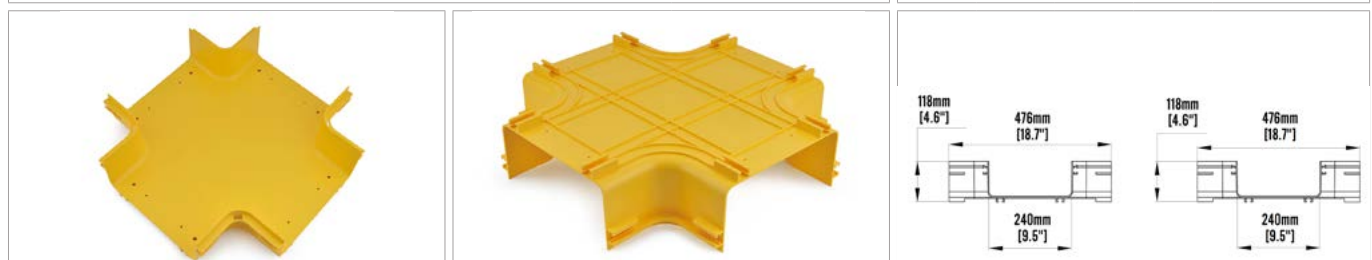

HUBNETIX - Fibre Raceway

Horizontal Cross

360 Horizontal Cross		Part Number		HCL-FR360HCB						
						Width		Height		Material
						MM	INCH	MM	INCH	
						360	15	100	4	PVC / ABS
						<ul style="list-style-type: none"> Attaches to 4"x15" channel and/or fittings to create a horizontal four way cross intersection with two 4"x15" exits 				

360 Horizontal Cross Cover		Part Number		HCL-FR360HC						
 						590mm [23.2"]		396mm [15.6"]		
						590mm [23.2"]		396mm [15.6"]		
						118mm [4.6"]	360mm [14.1"]			

240 Horizontal Cross		Part Number		HCL-FR240HCB						
						Width		Height		Material
						MM	INCH	MM	INCH	
						240	10	100	4	PVC / ABS
						<ul style="list-style-type: none"> Attaches to 4"x10" channel and/or fittings to create a horizontal four way cross intersection with two 4"x10" exits 				

240 Horizontal Cross Cover		Part Number		HCL-FR240HC						
 						118mm [4.6"]		476mm [18.7"]		
						240mm [9.5"]		476mm [18.7"]		
						476mm [18.7"]	R41mm [R1.6"]			

HUBNETIX - Fibre Raceway

Horizontal Cross

120 Horizontal Cross		Part Number		HCL-FR120HCB		
		Width		Height		
		MM	INCH	MM	INCH	Material
		120	5	100	4	PVC / ABS
		<ul style="list-style-type: none"> Attaches to 4"x5" channel and/or fittings to create a horizontal four way cross intersection with two 4"x5" exits 				
120 Horizontal Cross Cover		Part Number		HCL-FR120HC		