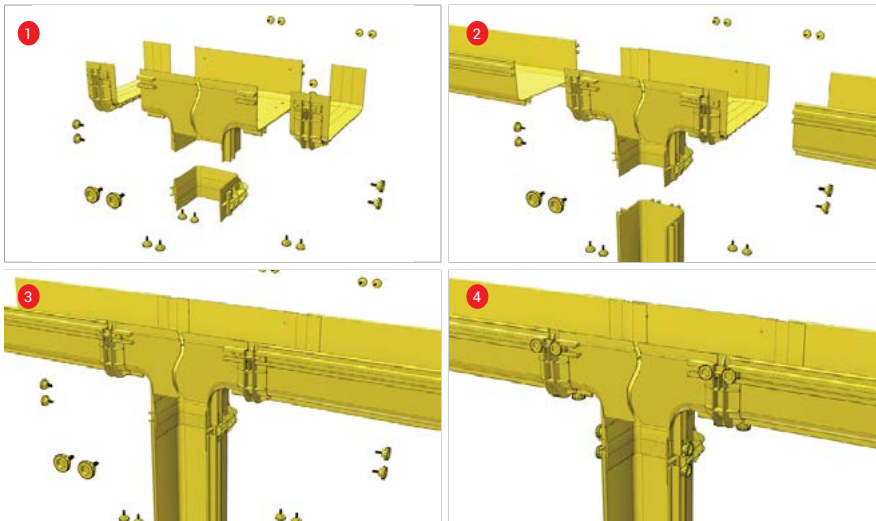

## 360 To 240 Adapter Cover And 240 To 120 Adapter Cover Installation

## 240 To 120 Vertical Tee

Part Number

HCL-FR240VT120

Width		Height		Material
MM	INCH	MM	INCH	
240	10	100	4	PVC / ABS

- Attaches to 4"x10" channel and/or fittings to create a 4"x5" 90° vertical drop from a horizontal run

## 240 To 120 Vertical Tee Installation

## 240 To 120 Horizontal Tee

Part Number

HCL-FR240HT120

Width		Height		Material
MM	INCH	MM	INCH	
240	10	100	4	PVC / ABS

- Attaches to 4"x10" channel and/or fittings to create a 90° horizontal branch with a 4"x5" exit from straight horizontal run