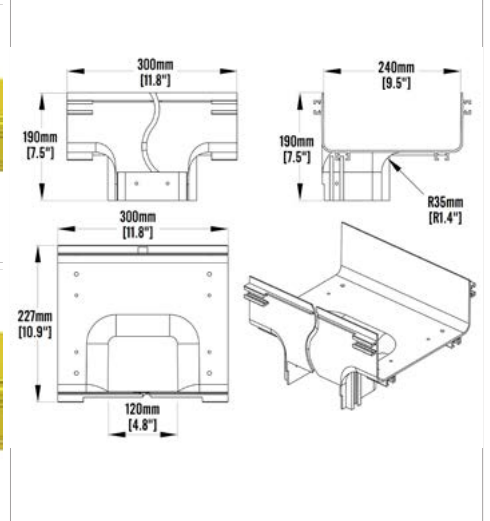

240 To 120 Vertical Tee Installation