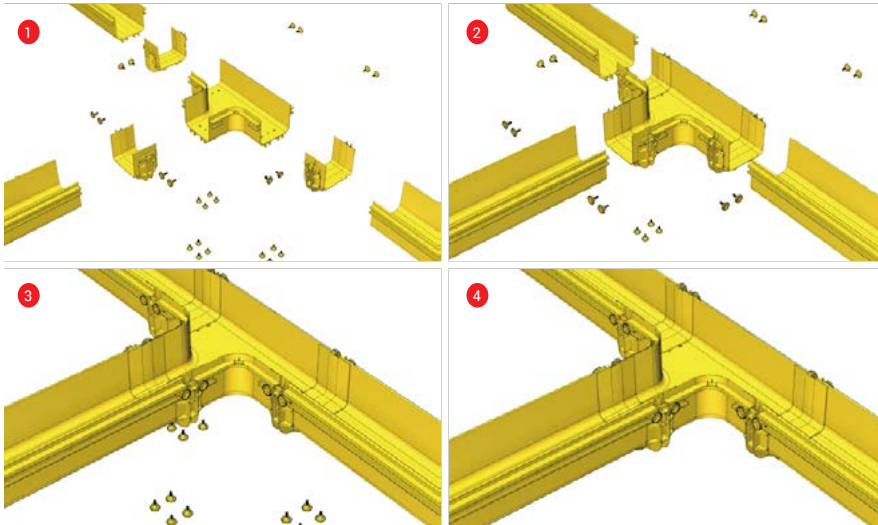

## 240 To 120 Horizontal Tee

Part Number

HCL-FR240HT120

Width		Height		Material
MM	INCH	MM	INCH	
240	10	100	4	PVC / ABS

- Attaches to 4"x10" channel and/or fittings to create a 90° horizontal branch with a 4"x5" exit from straight horizontal run

## 240 To 120 Horizontal Tee Installation

## 240 To 120 Horizontal Cross

Part Number

HCL-FR240HC120

Width		Height		Material
MM	INCH	MM	INCH	
240	10	100	4	PVC / ABS

- Attaches to 4"x10" channel and/or fittings to create a horizontal four way cross intersection with two 4"x5" exits.