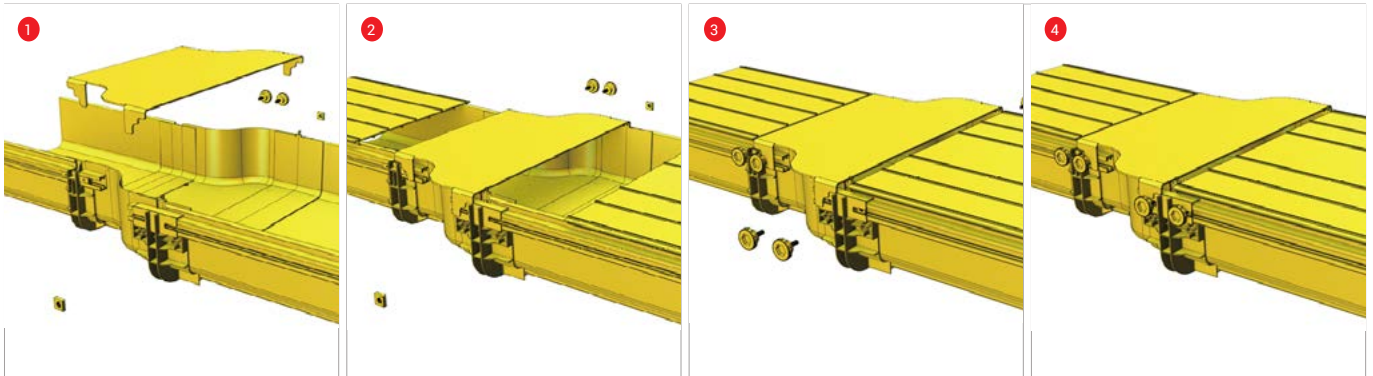

360 To 240 Adapter Cover And 240 To 120 Adapter Cover Installation