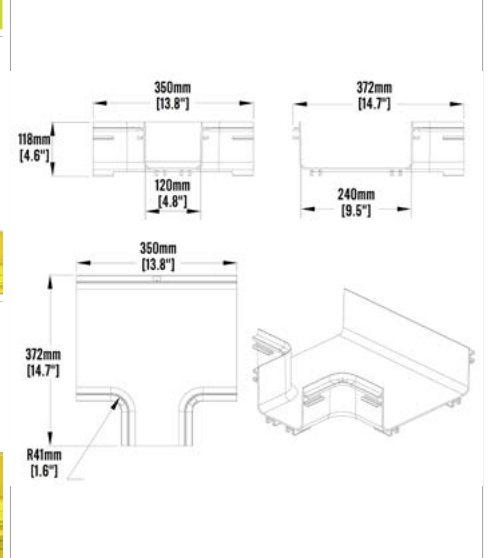

## 240 To 120 Vertical Tee

Part Number

HCL-FR240VT120

Width		Height		Material
MM	INCH	MM	INCH	
240	10	100	4	PVC / ABS

- Attaches to 4"x10" channel and/or fittings to create a 4"x5" 90° vertical drop from a horizontal run

## 240 To 120 Horizontal Tee

Part Number

HCL-FR240HT120

Width		Height		Material
MM	INCH	MM	INCH	
240	10	100	4	PVC / ABS

- Attaches to 4"x10" channel and/or fittings to create a 90° horizontal branch with a 4"x5" exit from straight horizontal run

## 240 To 120 Horizontal Tee Installation

## 240 To 120 Horizontal Cross

Part Number

HCL-FR240HC120

Width		Height		Material
MM	INCH	MM	INCH	
240	10	100	4	PVC / ABS

- Attaches to 4"x10" channel and/or fittings to create a horizontal four way cross intersection with two 4"x5" exits.