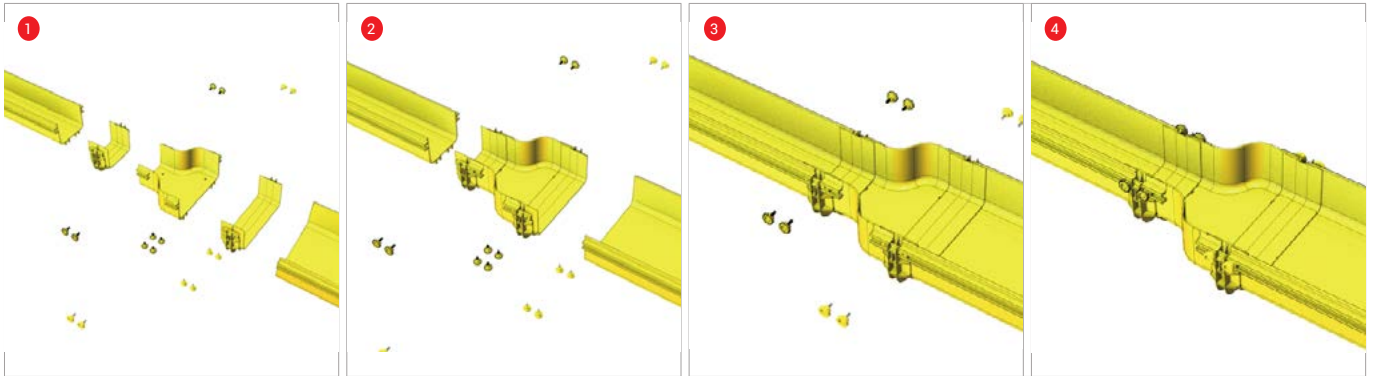

HUBNETIX - Fibre Raceway Conversion

360 To 240 Adapter And 240 To 120 Adapter Installation