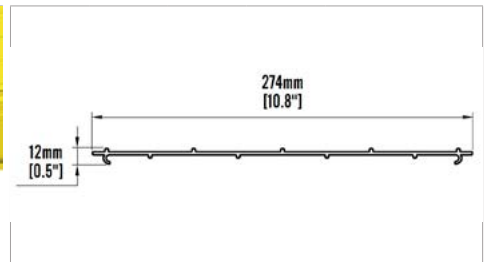

360 Straight Section

Part Number

HCL-FR360SB

Width		Height		Material
MM	INCH	MM	INCH	
360	15	100	4	PVC / ABS

- Used to carry the cables horizontally throughout the system
- Accepts cover and fittings

360 Straight Section Cover

Part Number

HCL-FR360SC

HUBNETIX - Fibre Raceway

Straight Section

240 Straight Section

Part Number

HCL-FR240SB

Width		Height		Material
MM	INCH	MM	INCH	
240	10	100	4	PVC / ABS

- Used to carry the cables horizontally throughout the system
- Accepts cover and fittings

240 Straight Section Cover

Part Number

HCL-FR240SC

120 Straight Section

Part Number

HCL-FR120SB

Width		Height		Material
MM	INCH	MM	INCH	
120	5	100	4	PVC / ABS