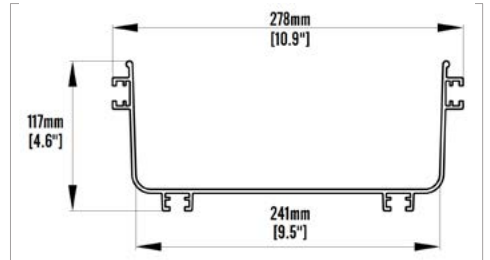

360 Straight Section

Part Number

HCL-FR360SB

Width		Height		Material
MM	INCH	MM	INCH	
360	15	100	4	PVC / ABS

- Used to carry the cables horizontally throughout the system
- Accepts cover and fittings

360 Straight Section Cover

Part Number

HCL-FR360SC

HUBNETIX - Fibre Raceway

Straight Section

240 Straight Section

Part Number

HCL-FR240SB

Width		Height		Material
MM	INCH	MM	INCH	
240	10	100	4	PVC / ABS

- Used to carry the cables horizontally throughout the system
- Accepts cover and fittings

240 Straight Section Cover

Part Number

HCL-FR240SC

120 Straight Section

Part Number

HCL-FR120SB

Width		Height		Material
MM	INCH	MM	INCH	
120	5	100	4	PVC / ABS

- Used to carry the cables horizontally throughout the system
- Accepts cover and fittings

120 Straight Section Cover

Part Number

HCL-FR120SC