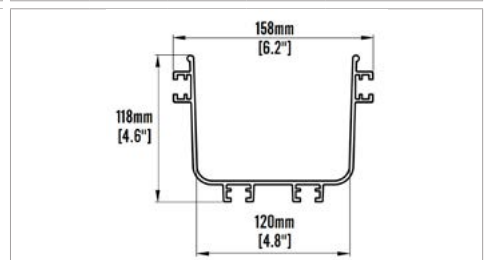

360 Straight Section

Part Number

HCL-FR360SB

Width		Height		Material
MM	INCH	MM	INCH	
360	15	100	4	PVC / ABS

- Used to carry the cables horizontally throughout the system
- Accepts cover and fittings

360 Straight Section Cover

Part Number

HCL-FR360SC

HUBNETIX - Fibre Raceway

Straight Section

240 Straight Section

Part Number

HCL-FR240SB

Width		Height		Material
MM	INCH	MM	INCH	
240	10	100	4	PVC / ABS

- Used to carry the cables horizontally throughout the system
- Accepts cover and fittings

240 Straight Section Cover

Part Number

HCL-FR240SC

120 Straight Section

Part Number

HCL-FR120SB

Width		Height		Material
MM	INCH	MM	INCH	
120	5	100	4	PVC / ABS

- Used to carry the cables horizontally throughout the system
- Accepts cover and fittings

120 Straight Section Cover

Part Number

HCL-FR120SC