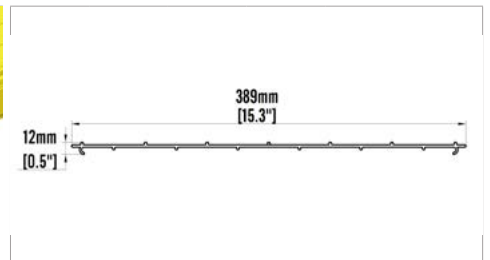

360 Straight Section

Part Number

HCL-FR360SB

Width		Height		Material
MM	INCH	MM	INCH	
360	15	100	4	PVC / ABS

- Used to carry the cables horizontally throughout the system
- Accepts cover and fittings

360 Straight Section Cover

Part Number

HCL-FR360SC

HUBNETIX - Fibre Raceway

Straight Section

240 Straight Section

Part Number

HCL-FR240SB

Width		Height		Material
MM	INCH	MM	INCH	
240	10	100	4	PVC / ABS

- Used to carry the cables horizontally throughout the system
- Accepts cover and fittings

240 Straight Section Cover

Part Number

HCL-FR240SC

120 Straight Section

Part Number

HCL-FR120SB

Width		Height		Material
MM	INCH	MM	INCH	
120	5	100	4	PVC / ABS