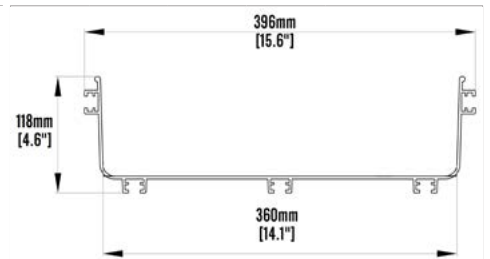

360 Straight Section

Part Number

HCL-FR360SB

Width		Height		Material
MM	INCH	MM	INCH	
360	15	100	4	PVC / ABS

- Used to carry the cables horizontally throughout the system
- Accepts cover and fittings

360 Straight Section Cover

Part Number

HCL-FR360SC

HUBNETIX - Fibre Raceway

Straight Section

240 Straight Section

Part Number

HCL-FR240SB

Width		Height		Material
MM	INCH	MM	INCH	
240	10	100	4	PVC / ABS

- Used to carry the cables horizontally throughout the system
- Accepts cover and fittings

240 Straight Section Cover

Part Number

HCL-FR240SC

120 Straight Section

Part Number

HCL-FR120SB

Width		Height		Material
MM	INCH	MM	INCH	
120	5	100	4	PVC / ABS