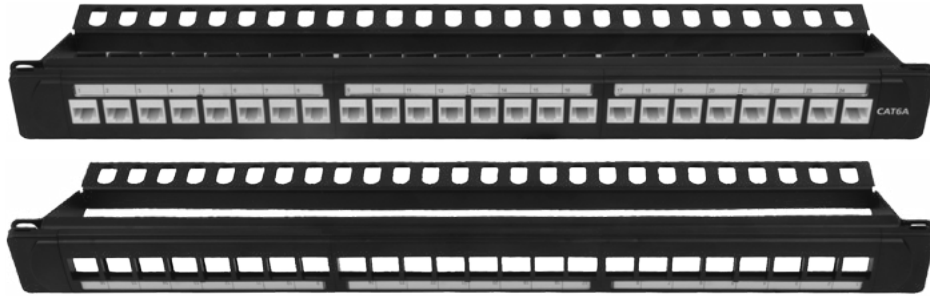

HUBNETIX Category 6

Modular 1U UTP 24 Port Unloaded Patch Panel

Physical Characteristics

- Dimensions suitable for all 19" EIA racks
- Height: 24port =1U
- Color : black
- RoHS compliant

Applications

- Supports network convergence protocols, delivering maximum bandwidth and extended reliability for all LAN, multimedia, and Power over Ethernet applications

Structure

Ordering Info

Part Number	Description
HLY-PP24PUNC6U	HUBNETIX Cat 6 Modular 1U UTP 24 Port 19" Unloaded Patch Panel, Jack Type, with cable Manager

HUBNETIX CORPORATION
71-75, Shelton Street, London, UK.
www.hubnetix.com