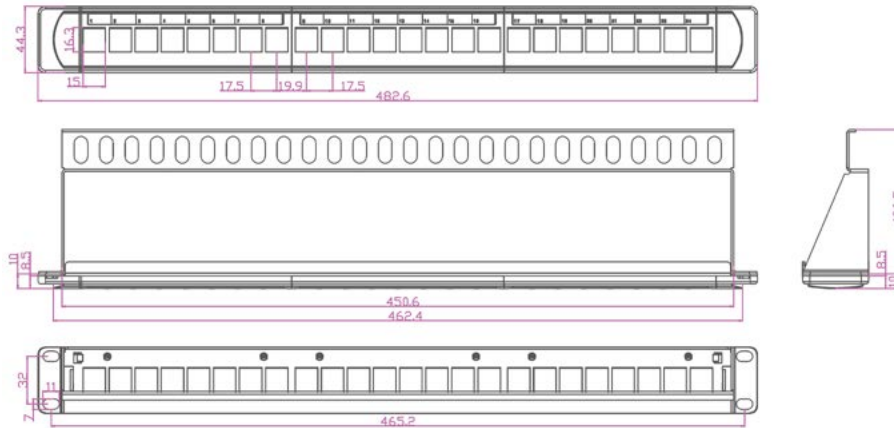

HUBNETIX Category 6

Modular 1U UTP 24 Port Unloaded Patch Panel

Physical Characteristics

- Dimensions suitable for all 19" EIA racks
- Height: 24port =1U
- Color : black
- RoHS compliant

Applications

- Supports network convergence protocols, delivering maximum bandwidth and extended reliability for all LAN, multimedia, and Power over Ethernet applications

Structure

Ordering Info

Part Number	Description
HLY-PP24PUNC6U	HUBNETIX Cat 6 Modular 1U UTP 24 Port 19" Unloaded Patch Panel, Jack Type, with cable Manager

HUBNETIX CORPORATION
71-75, Shelton Street, London, UK.
www.hubnetix.com

The dimensions and specifications in this document are for reference purposes only and are subject to change without notice. Consult HUBNETIX Corp. for the latest dimensions and design specifications.